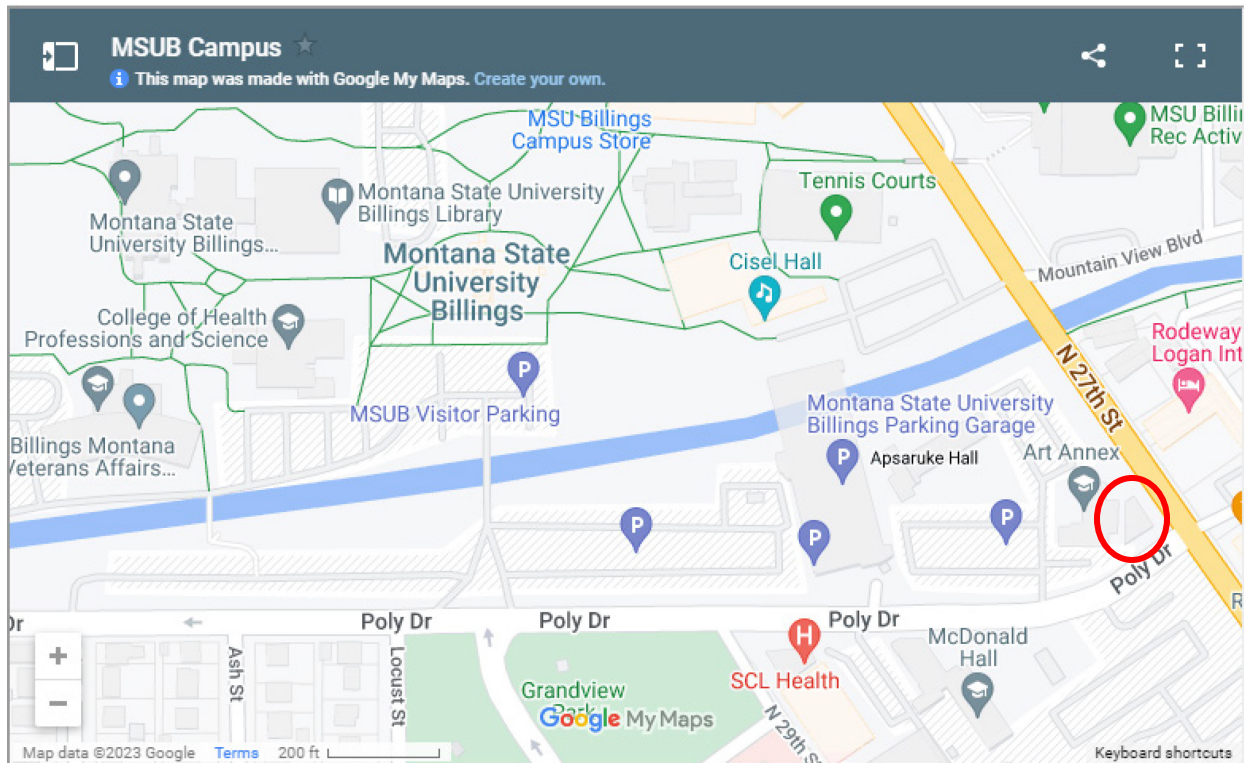

Attachment 1: Site Location of Poly Building, MSU-Billings

Poly Building (circled in red) is located at the corner of Poly Drive and N 27th Street. It is directly adjacent to the Art Annex.