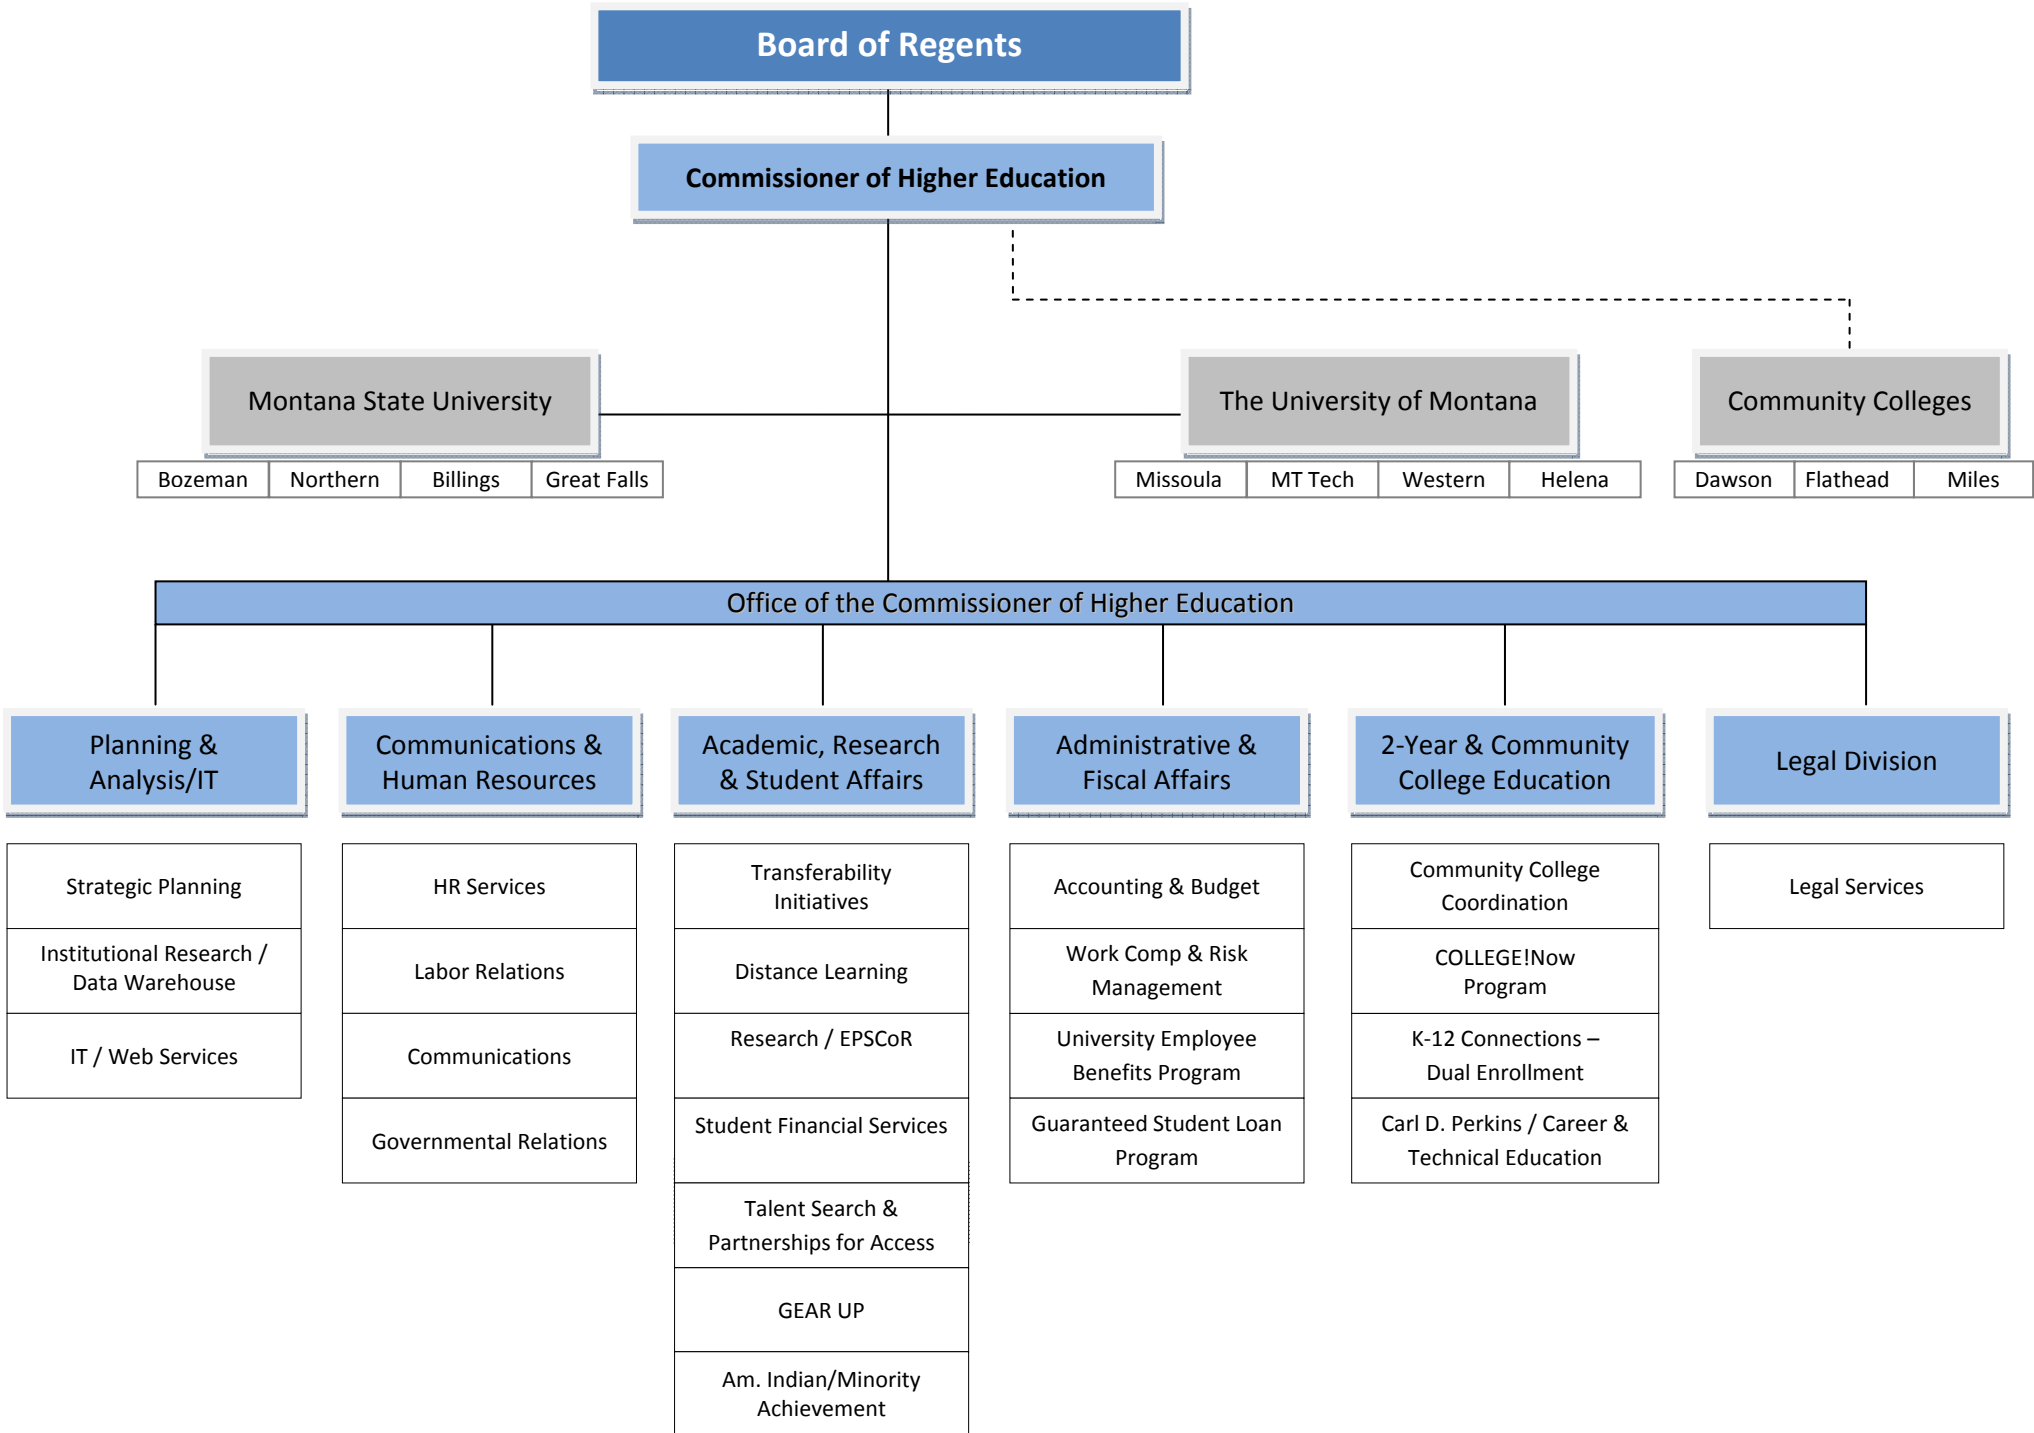

MONTANA UNIVERSITY SYSTEM

Board of Regents

Commissioner of Higher Education

Montana State University

Bozeman Northern Billings Great Falls

The University of Montana

Missoula MT Tech Western Helena

Community Colleges

Dawson Flathead Miles

Office of the Commissioner of Higher Education

Planning & Analysis/IT

Strategic Planning

Institutional Research / Data Warehouse

IT / Web Services

Communications & Human Resources

HR Services

Labor Relations

Communications

Governmental Relations

Academic, Research & Student Affairs

Transferability Initiatives

Distance Learning

Research / EPSCoR

Student Financial Services

Talent Search & Partnerships for Access

GEAR UP

Am. Indian/Minority Achievement

Administrative & Fiscal Affairs

Accounting & Budget

Work Comp & Risk Management

University Employee Benefits Program

Guaranteed Student Loan Program