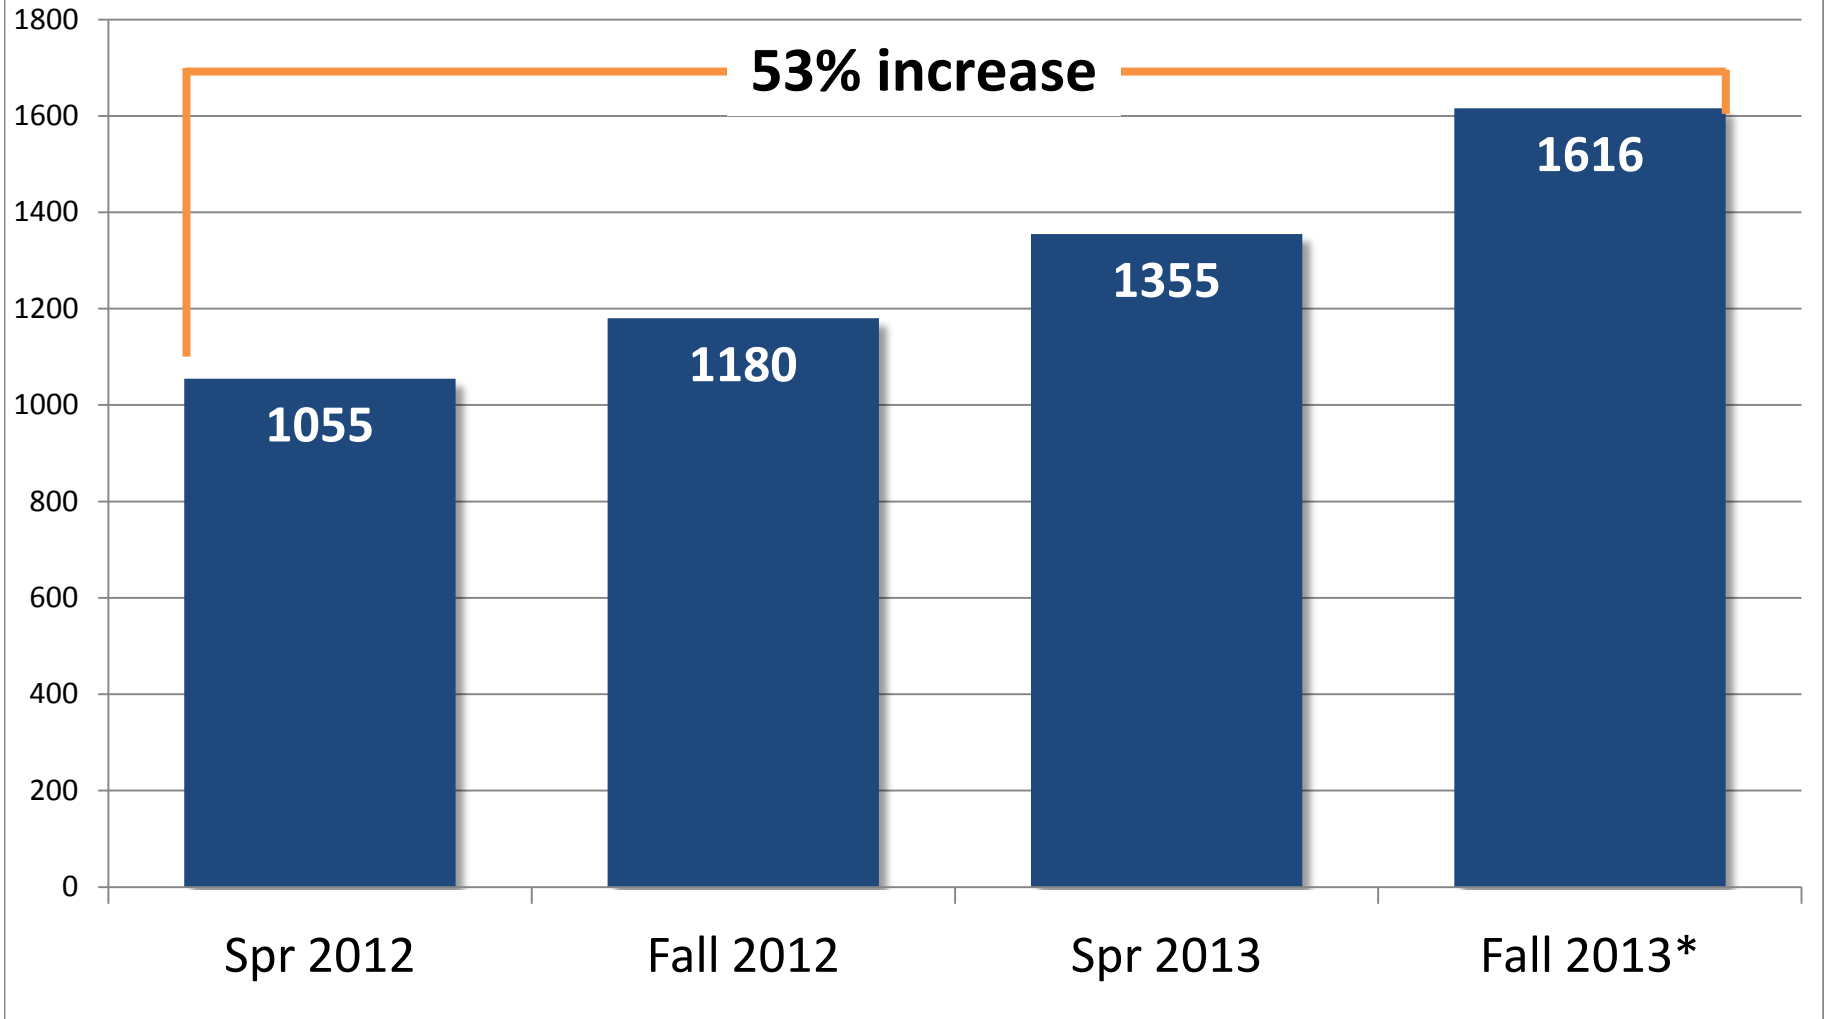

Dual Enrollment Headcount

Unduplicated count of high school students enrolled in at least one college course

Dual Enrollment Headcount (high school students enrolled in at least one college course)

EOT enrollment count, STUD_TYPE = "H"