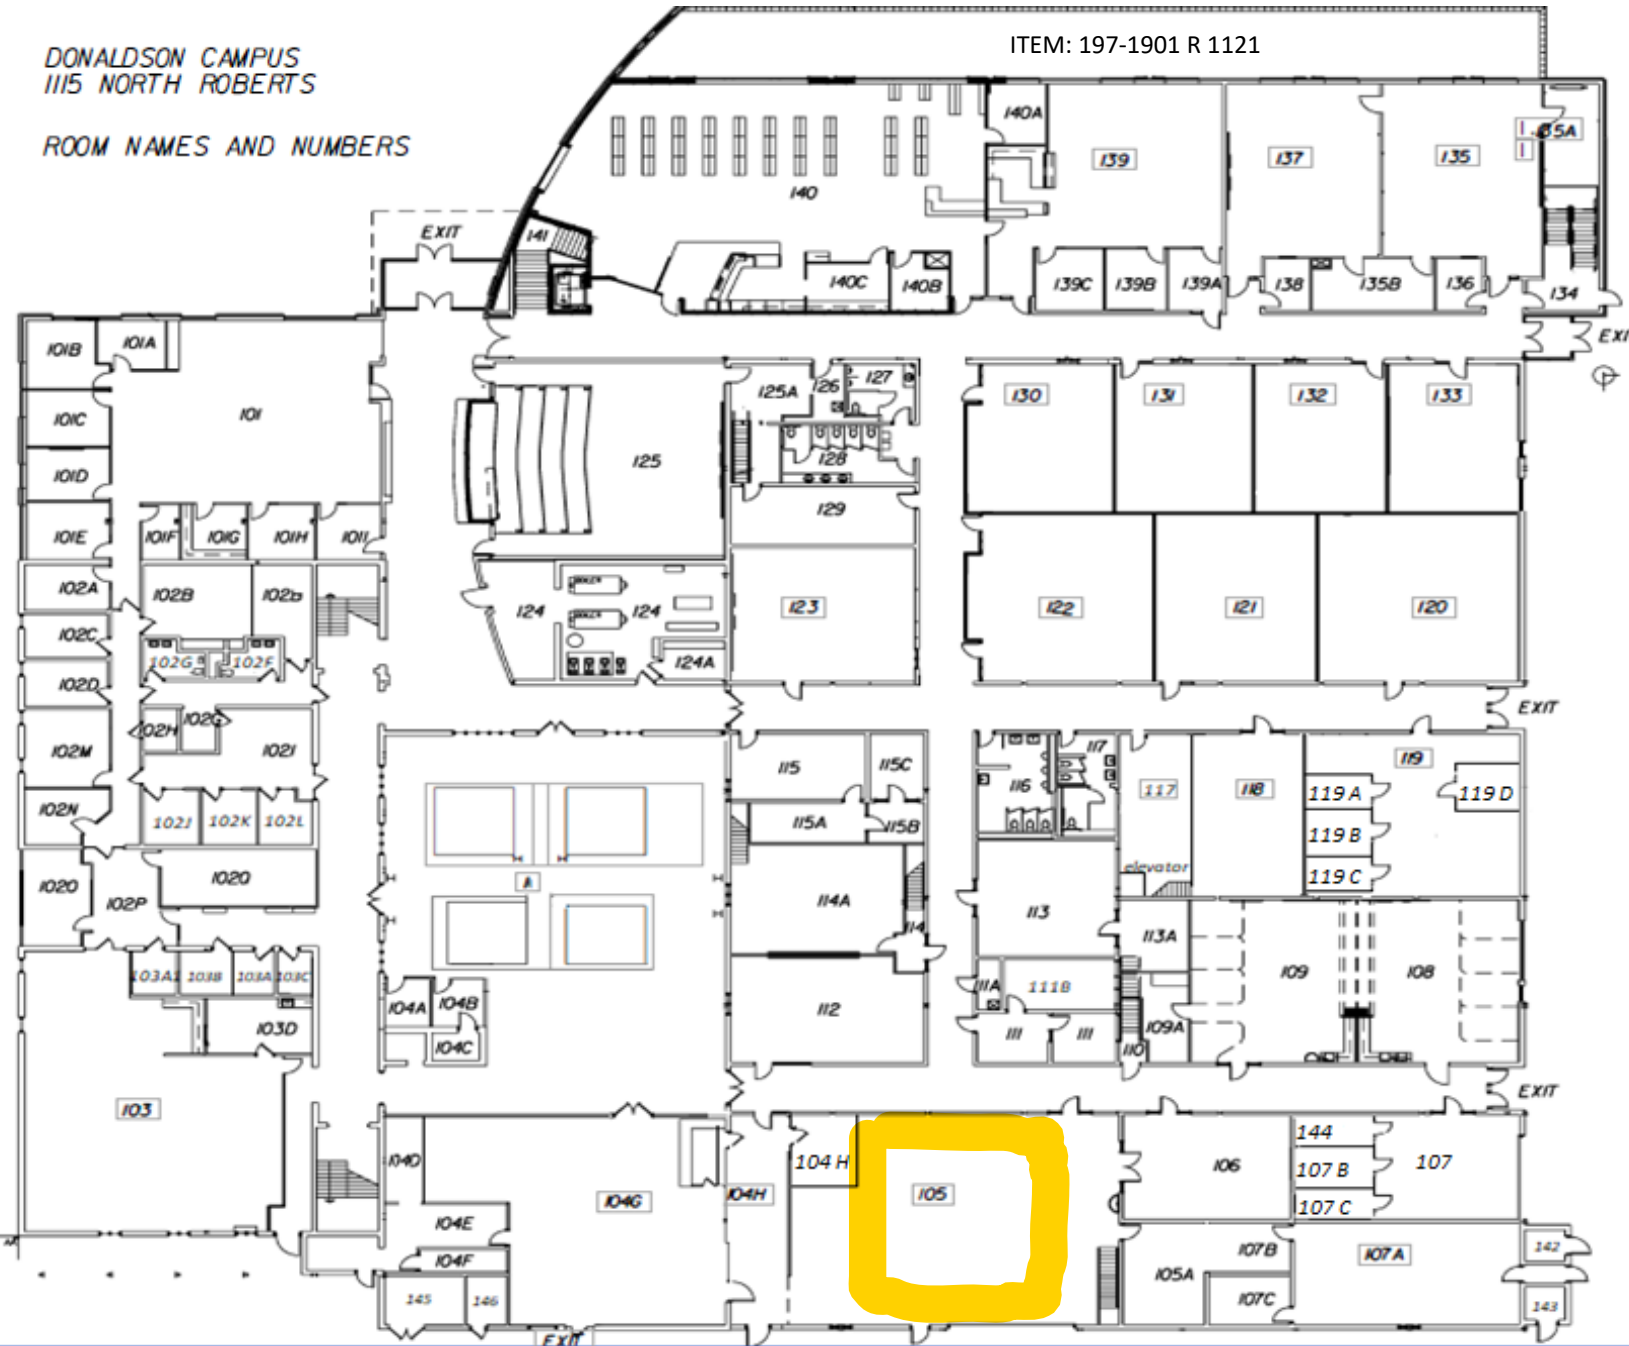

DONALDSON CAMPUS  
1115 NORTH ROBERTS

ROOM NAMES AND NUMBERS

ITEM: 197-1901 R 1121

ITEM: 197-1901 R 1121\_A3

DONALDSON 105

Map of Donaldson Campus. Room 105 highlighted.