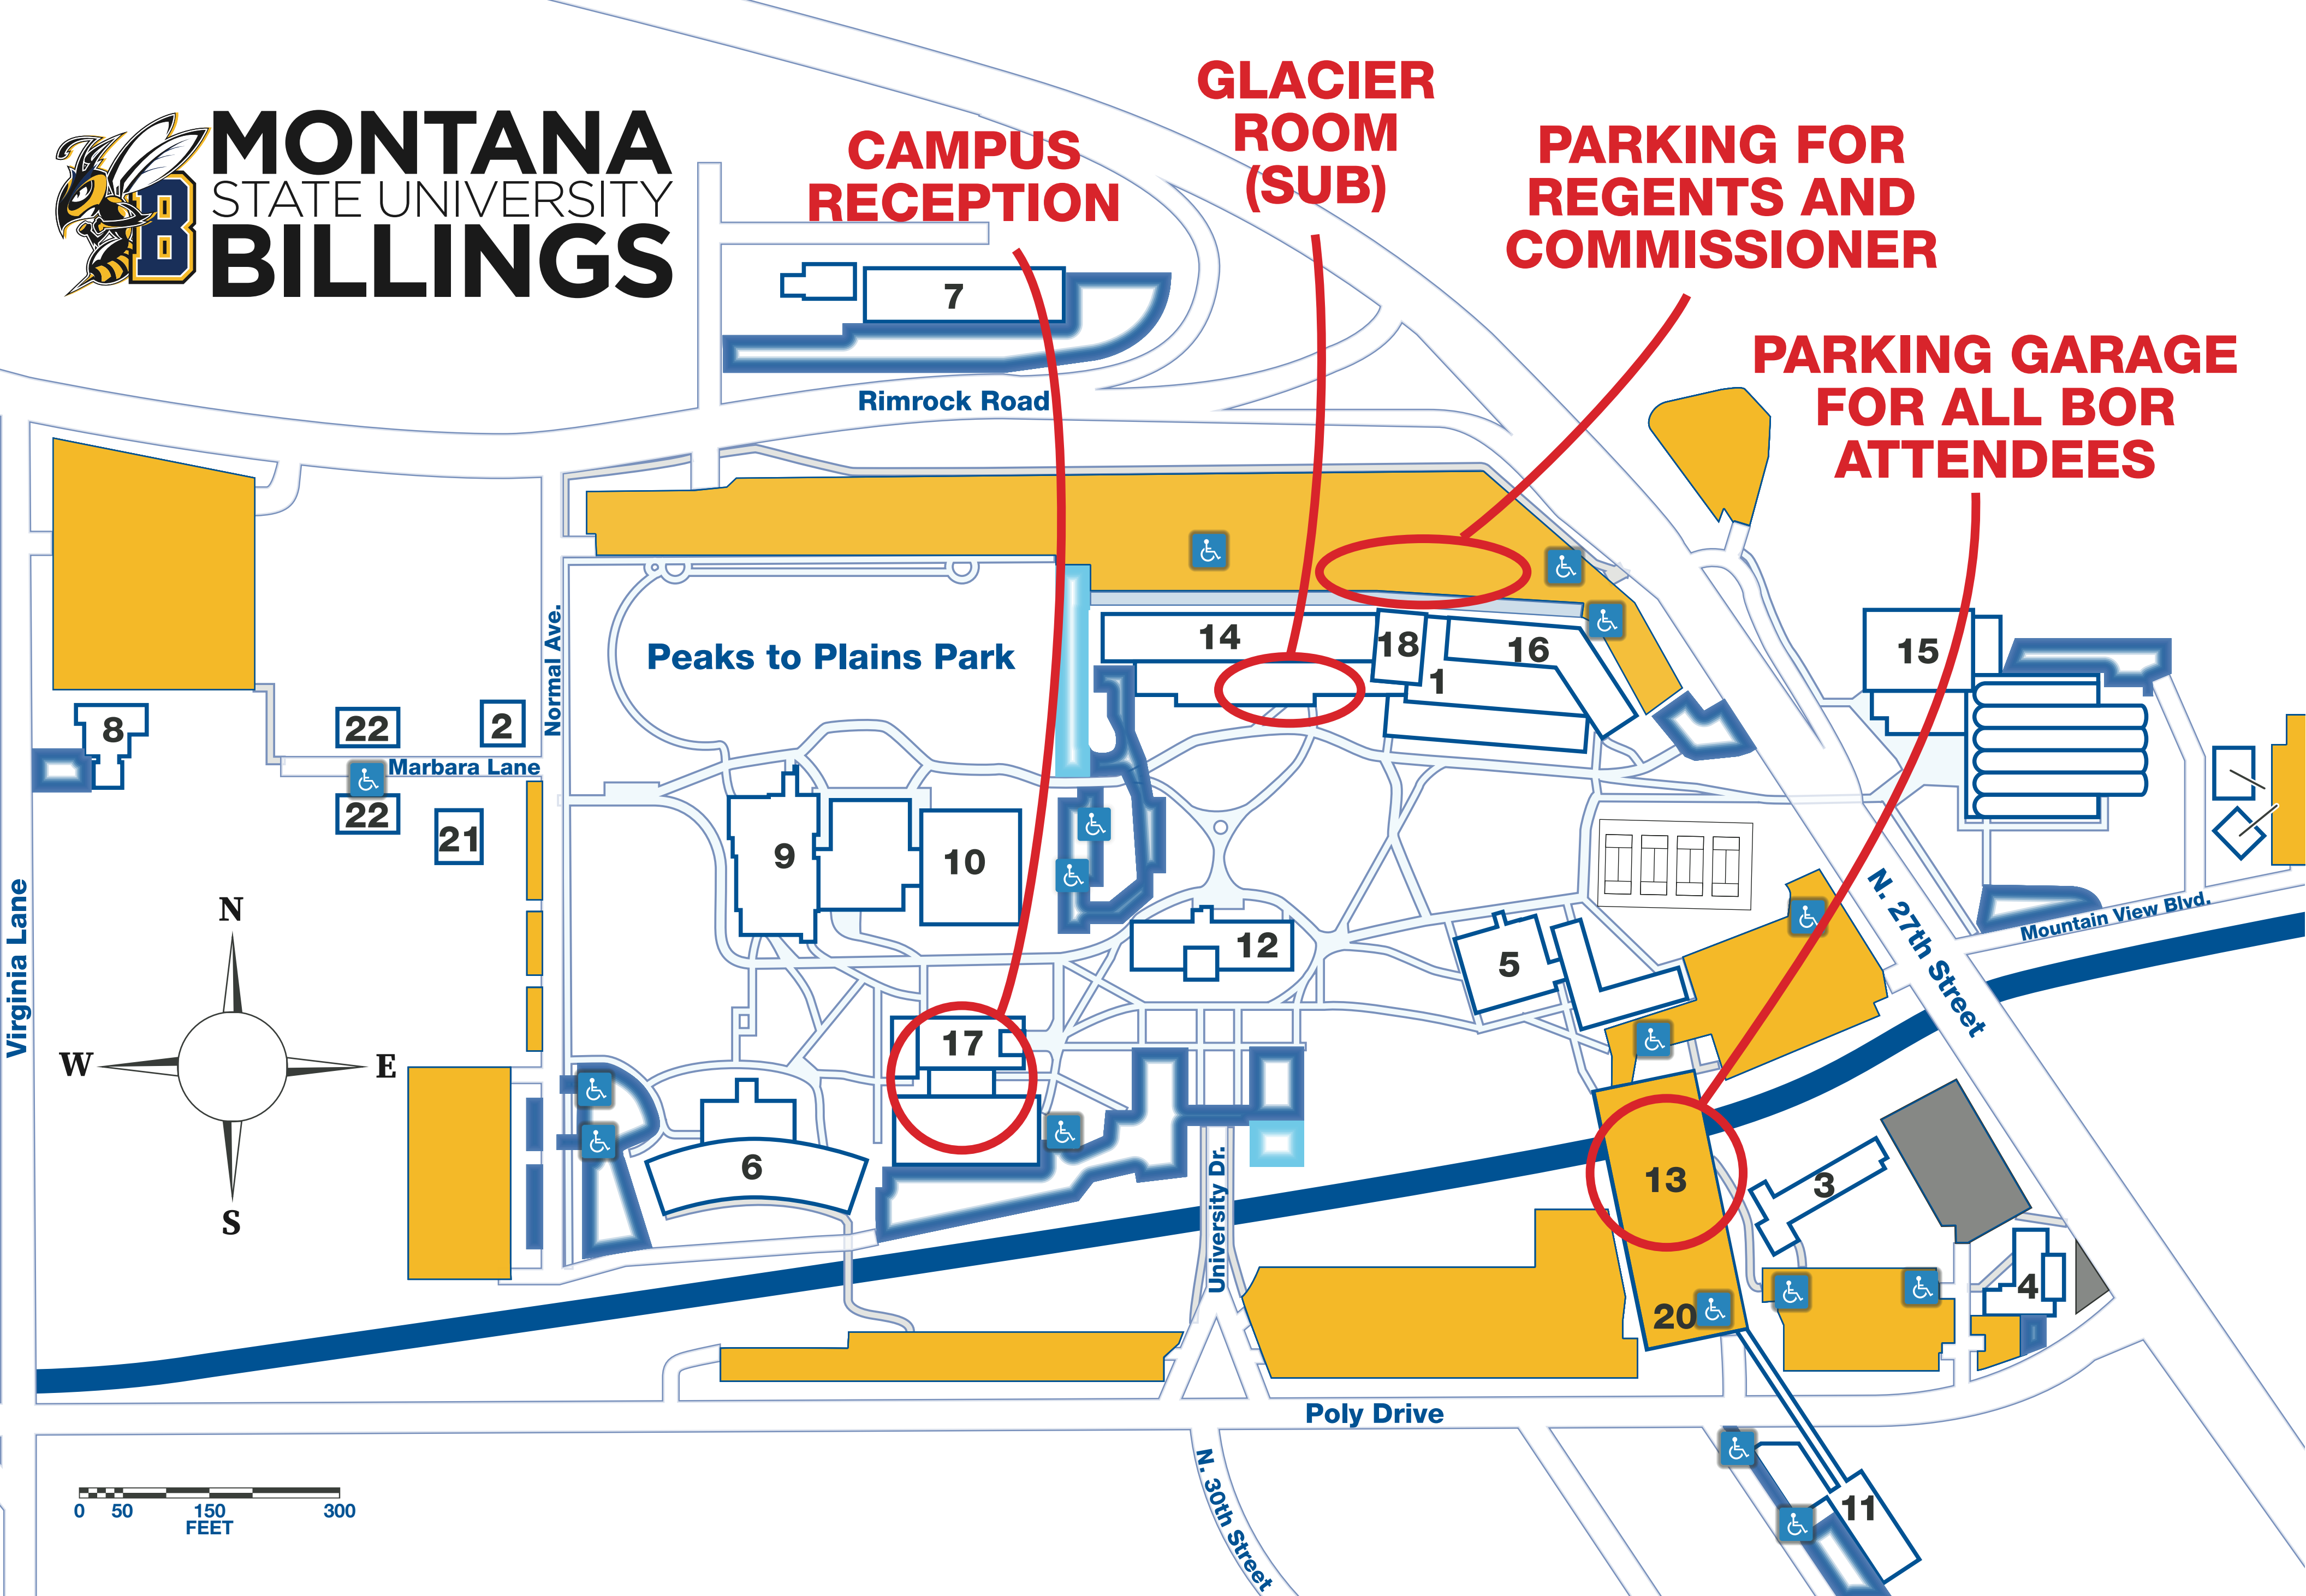

**CAMPUS
RECEPTION**

**GLACIER
ROOM
(SUB)**

**PARKING FOR
REGENTS AND
COMMISSIONER**

**PARKING GARAGE
FOR ALL BOR
ATTENDEES**

BUILDING KEY					
1. Academic Support Center	5. Cisel Hall	9. Liberal Arts Building	12. McMullen Hall	16. Rimrock Hall	19. Student Family Housing
2. Alumni/Guest House	6. College of Education	10. Library	13. Parking Garage	17. Yellowstone Science & Health Building	20. University Police & Parking
3. Apsaruke Hall	7. Facilities Services	11. McDonald Hall	14. Petro Hall	18. Student Union Building (SUB)	21. Native American Achievement Center
4. Art Annex	8. Foundation & Alumni	12. McMullen Hall	15. Physical Education Building	19. Student Family Housing	22. Yellowstone Public Radio (KEMC-FM)