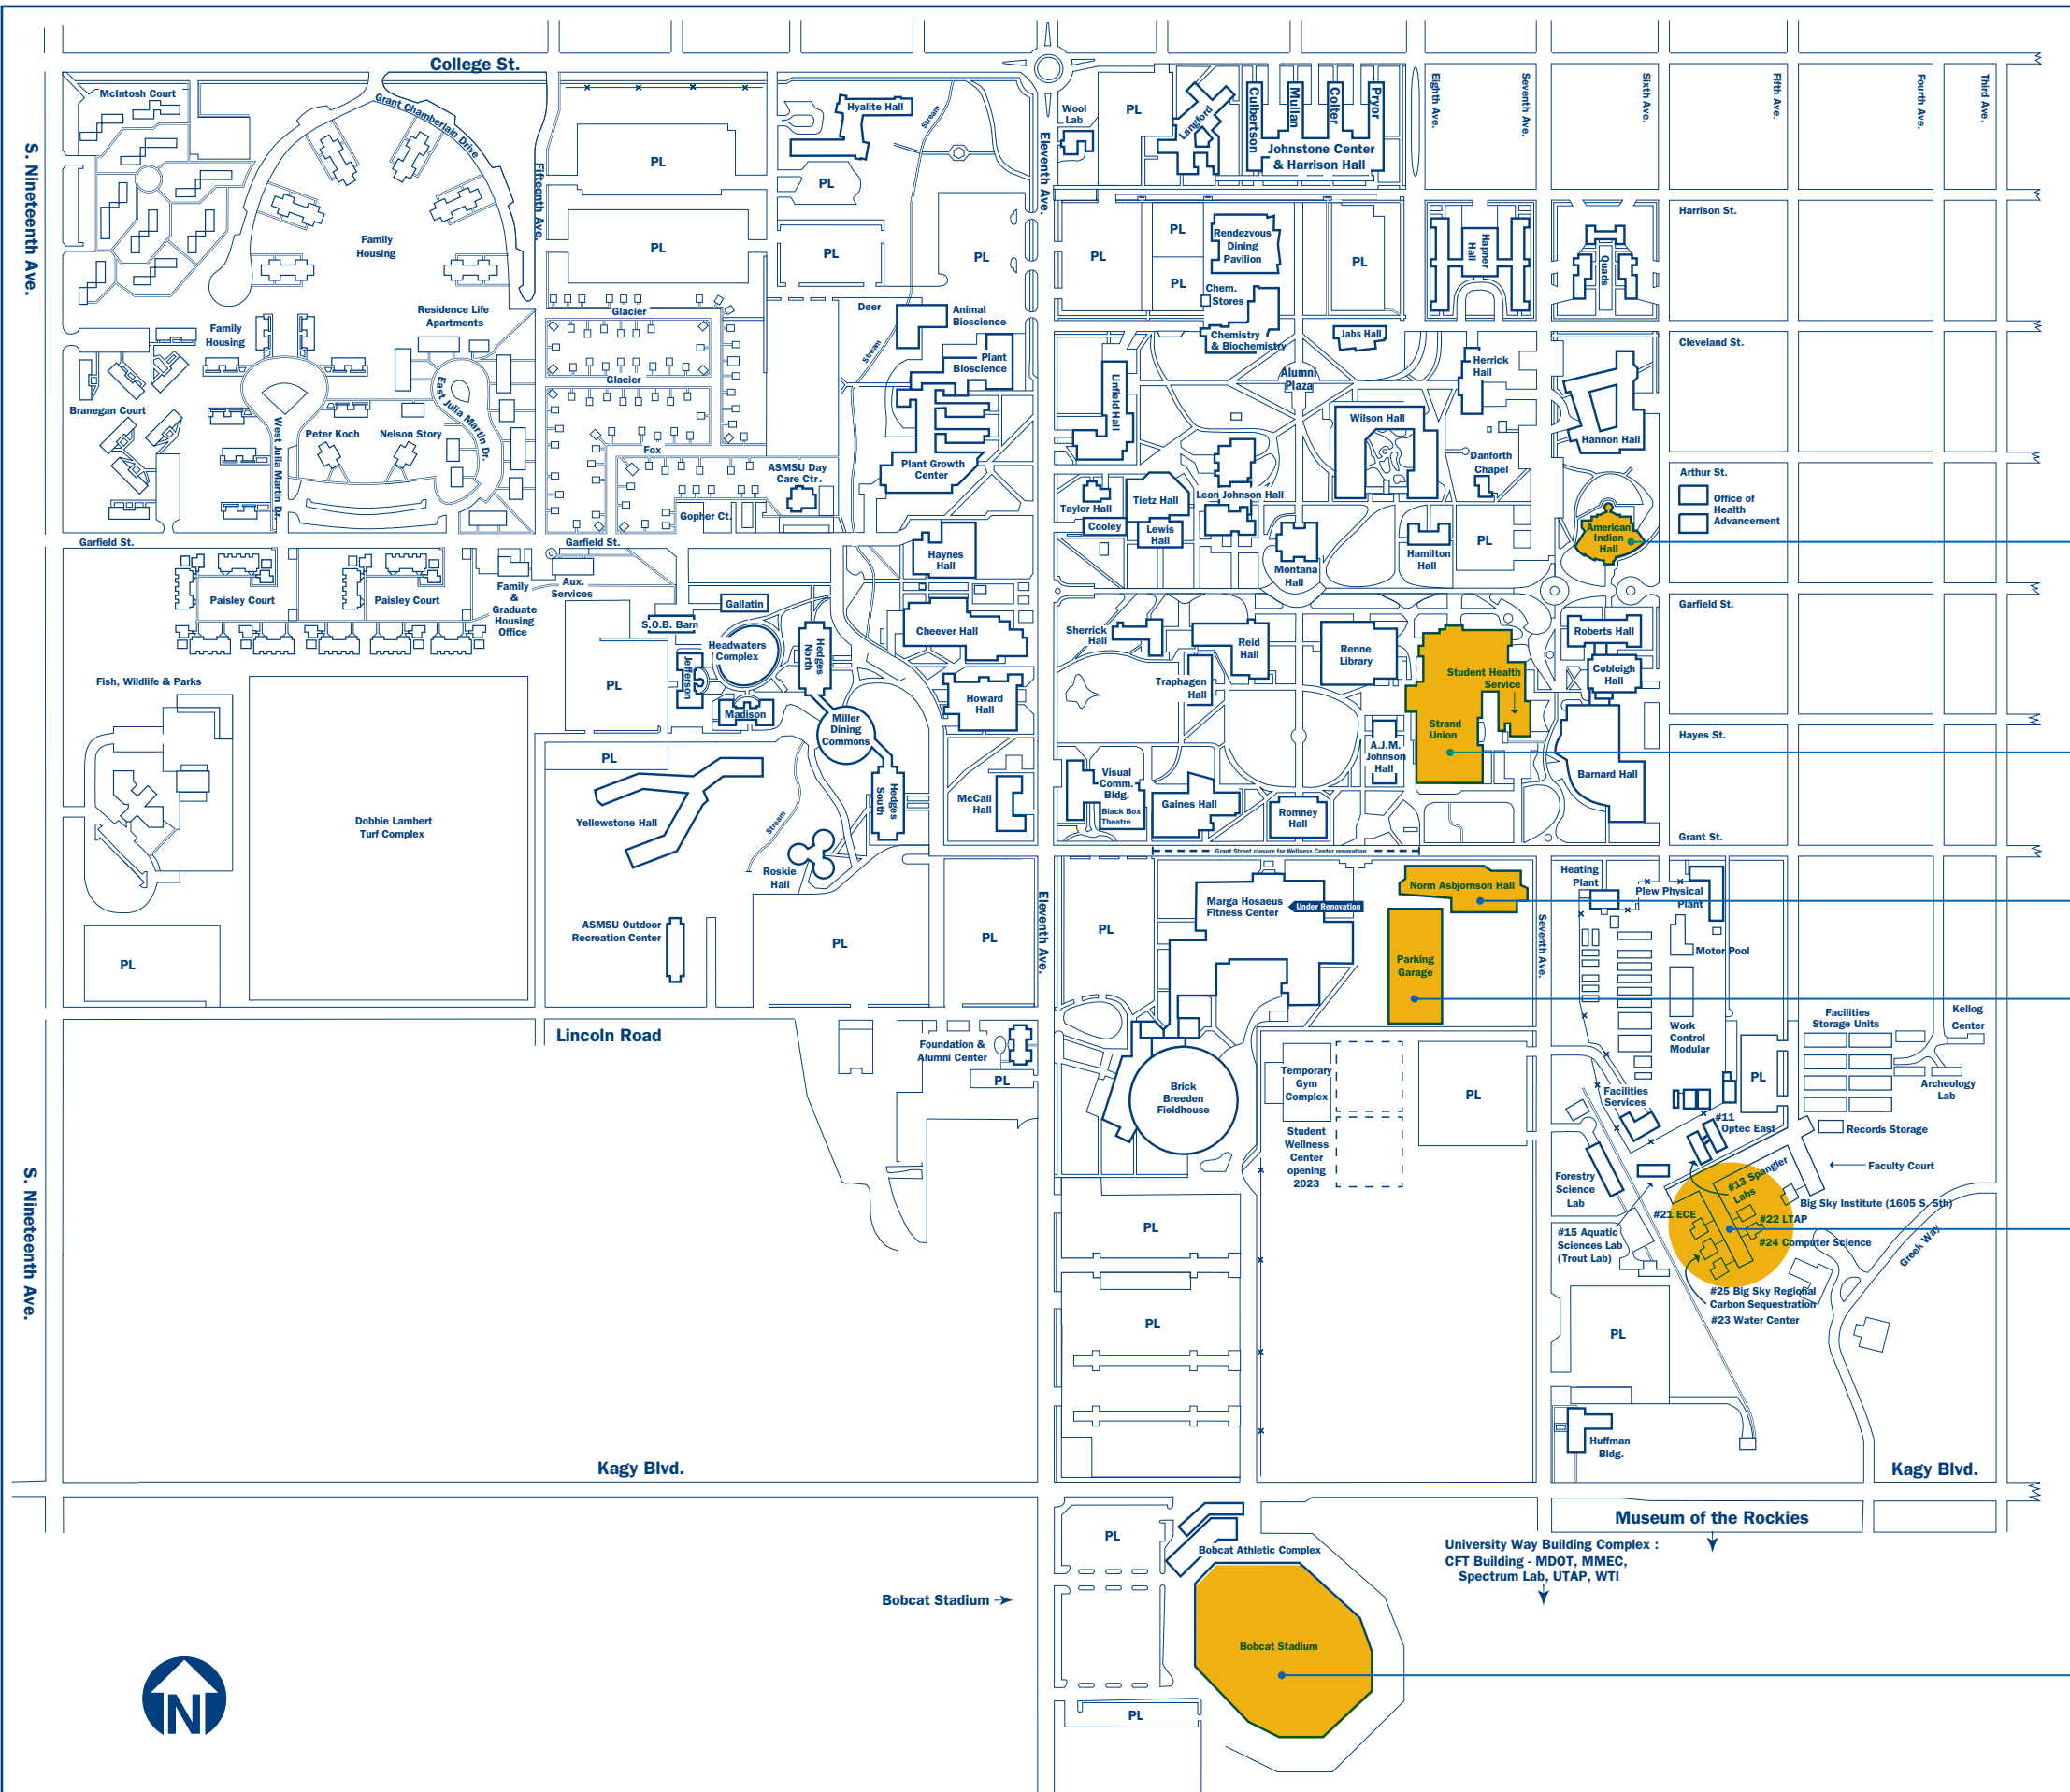

MONTANA STATE UNIVERSITY CAMPUS MAP
BOARD OF REGENTS
 FALL 2022

Reception
 Thursday evening

BOR meetings

Community Breakfast
 Friday morning

Parking for Attendees

Job Site Ready
 Optional Friday tour

Cat/Griz Football Game
 Saturday afternoon