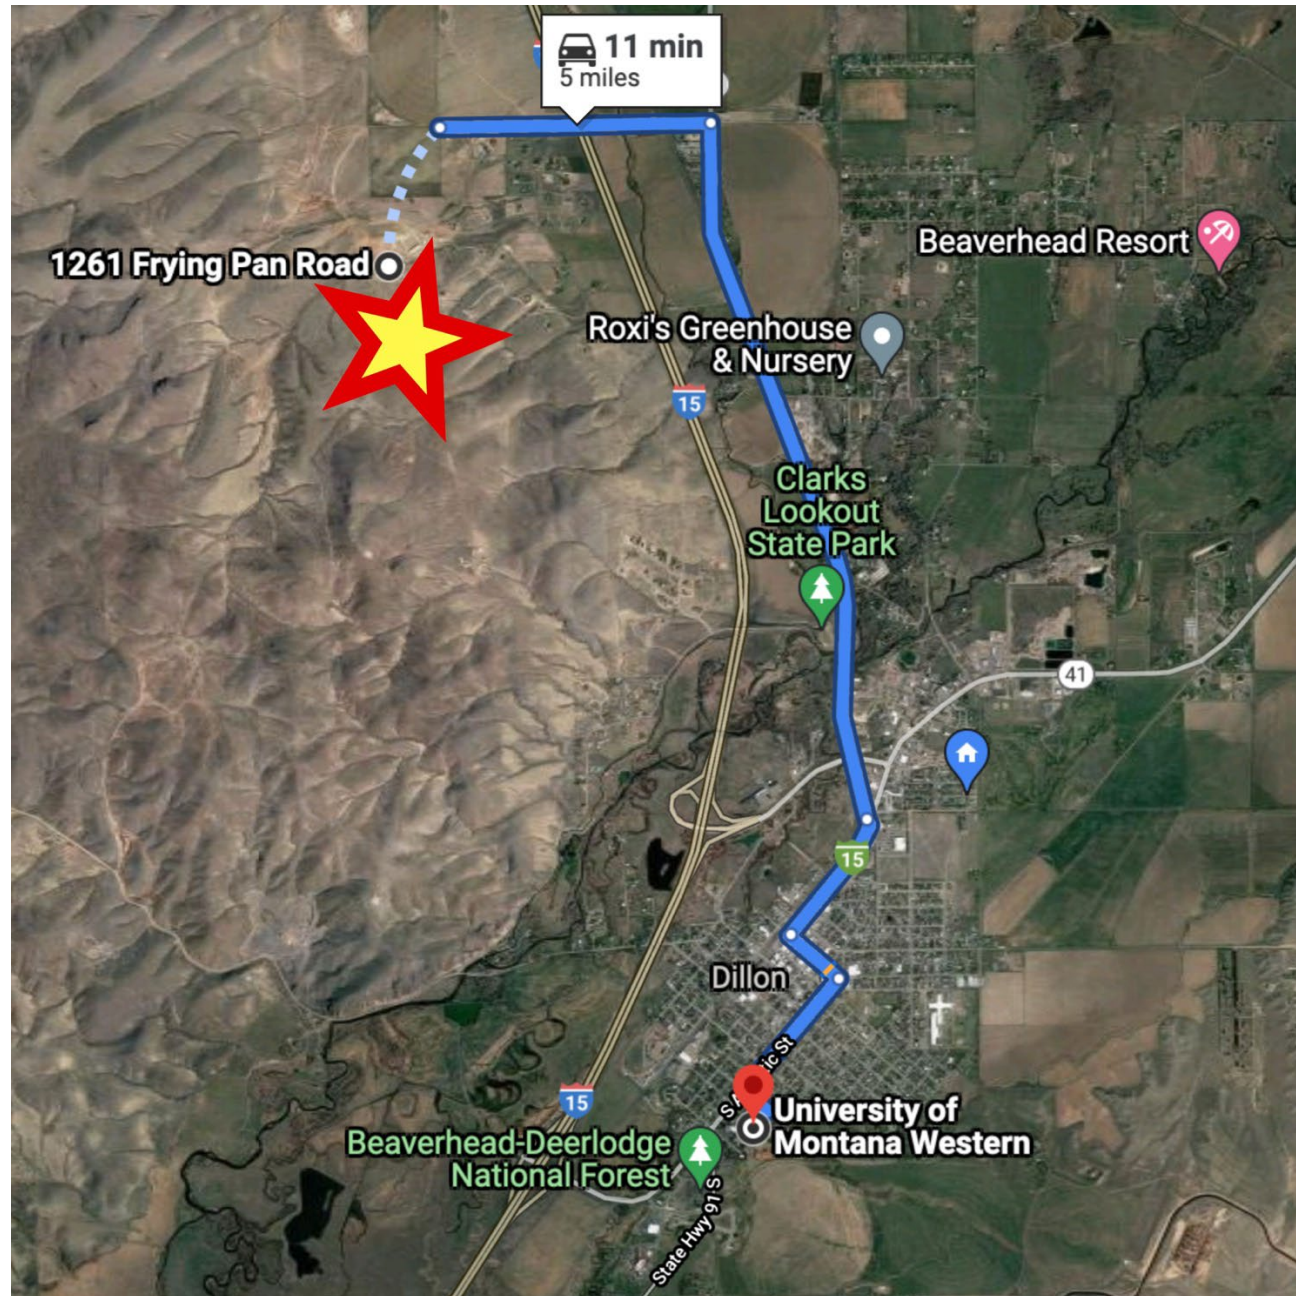

Map from the University of Montana Western to Property Location

Map of Property Location

**1261 Frying Pan Road
Dillon, MT 59725
120.57 acre lot
(parcel shaded in yellow)**