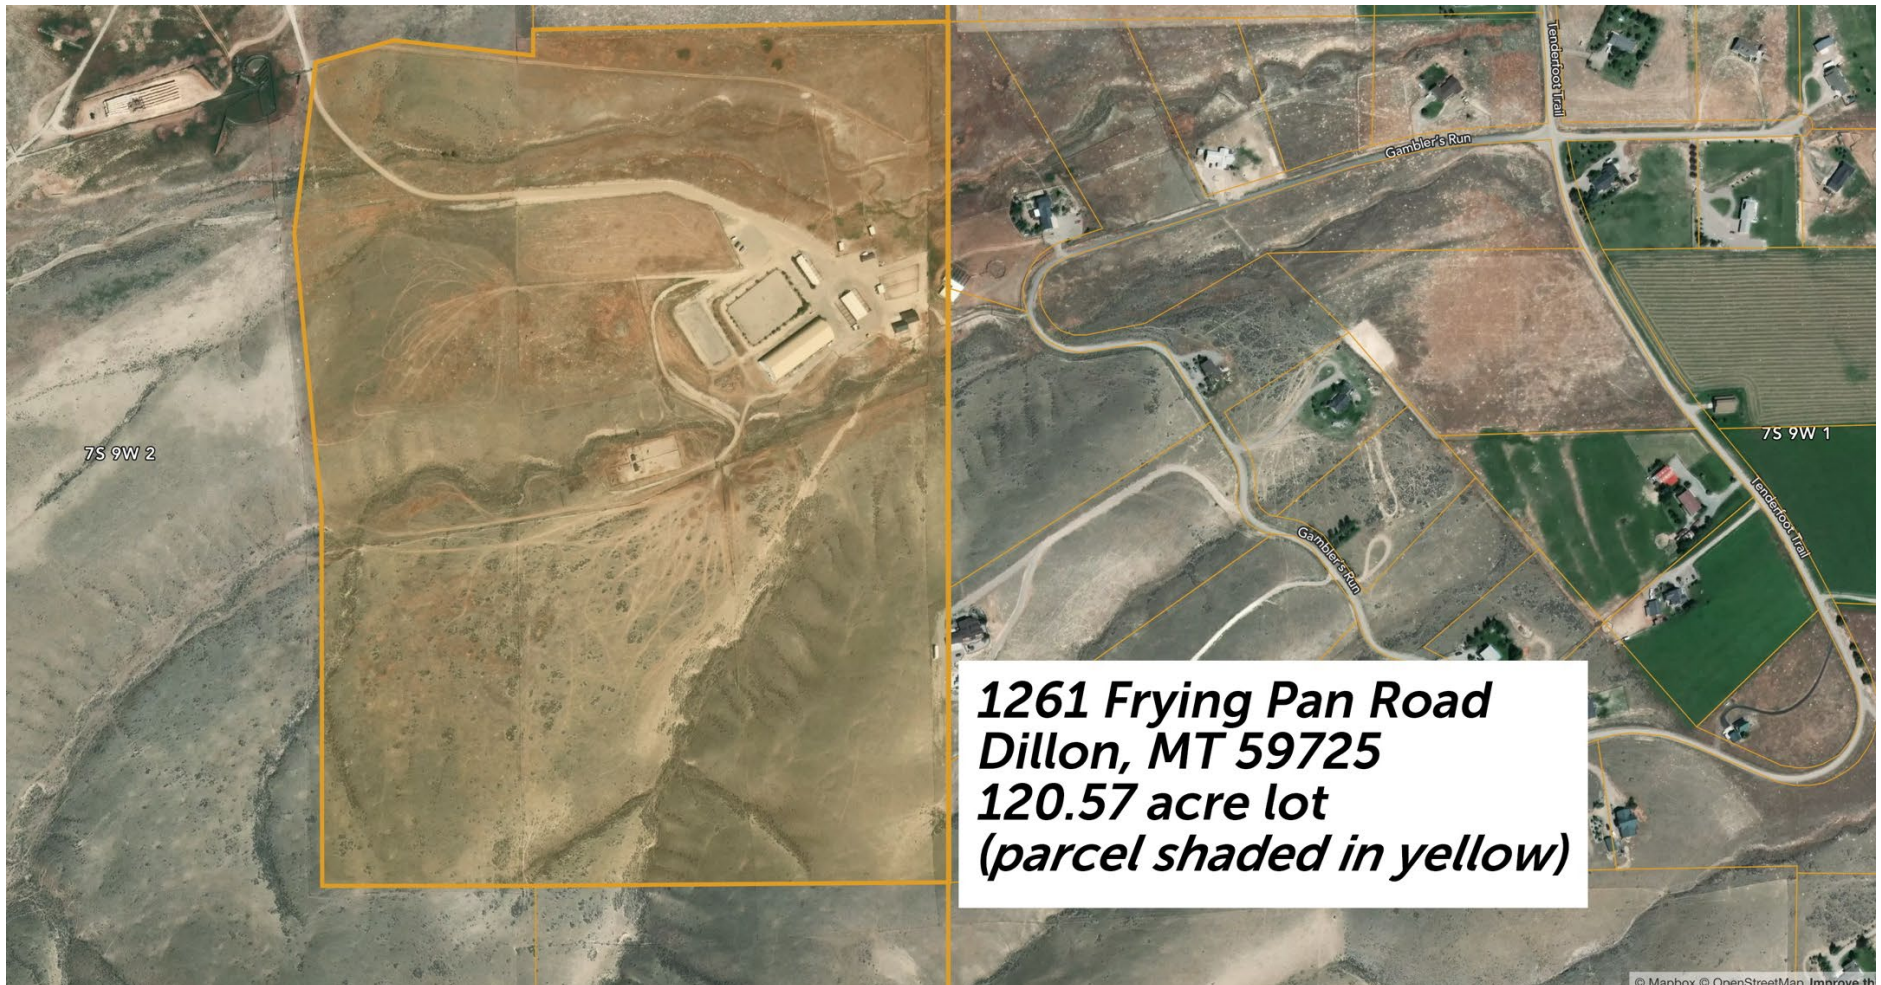

Map from the University of Montana Western to Property Location

Map of Property Location

**1261 Frying Pan Road
Dillon, MT 59725
120.57 acre lot
(parcel shaded in yellow)**