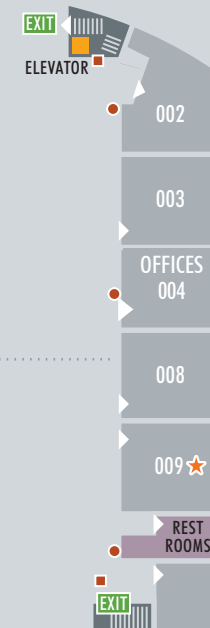

UPPER LEVEL

MAIN LEVEL

LOWER LEVEL

- FIRE EXTINGUISHER
- FIRE ALARM PULL
- + FIRST AID/TRIAGE KIT
- 💧 EYEWASH STATION
- NON-HANDICAPPED ACCESSIBLE AREA
- ♥ A.E.D.
- ★ SMARTBOARD
- ▶ NORTH

EAST PARKING