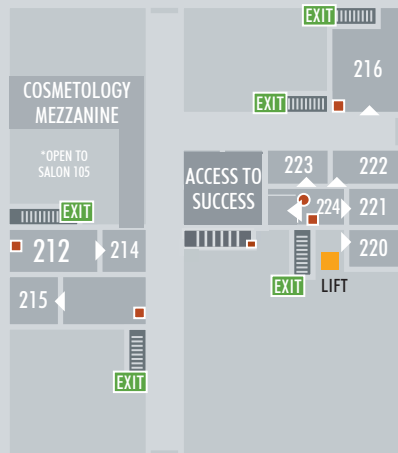

UPPER LEVEL

MAIN LEVEL

LOWER LEVEL

- FIRE EXTINGUISHER
- FIRE ALARM PULL
- + FIRST AID/TRIAGE KIT
- 💧 EYEWASH STATION
- NON-HANDICAPPED ACCESSIBLE AREA
- ♥ A.E.D.
- ★ SMARTBOARD
- ▶ NORTH

EAST PARKING