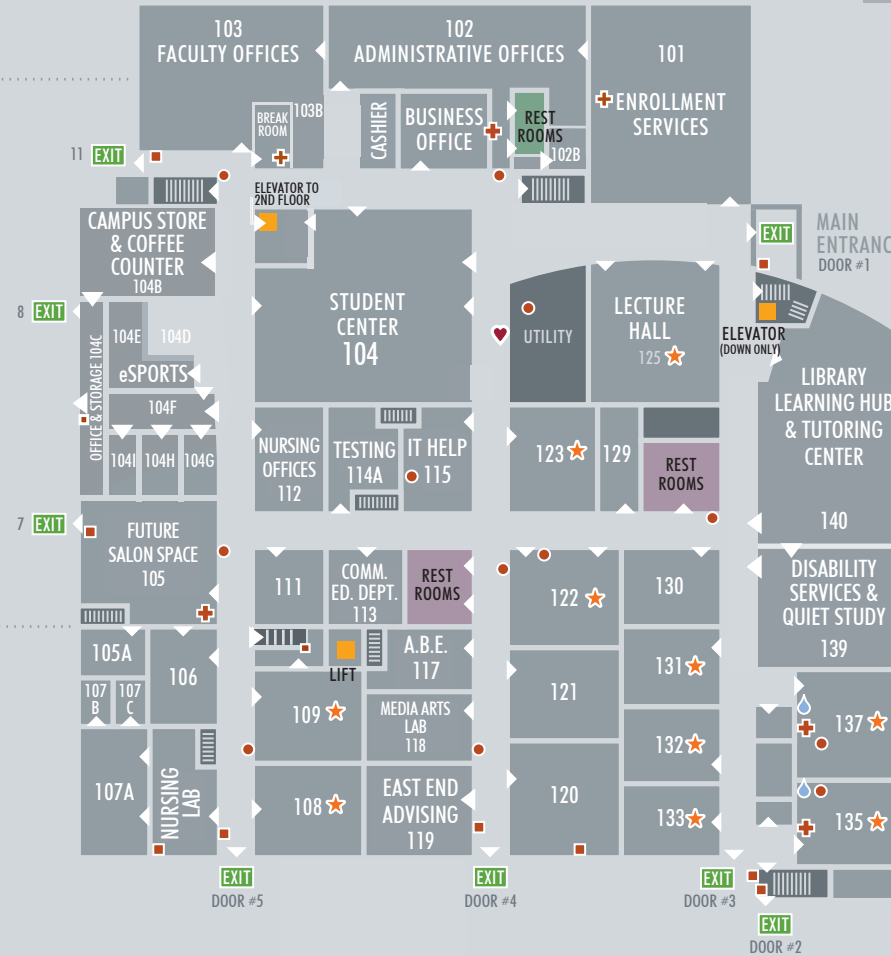

UPPER LEVEL

MAIN LEVEL

LOWER LEVEL

- FIRE EXTINGUISHER
- FIRE ALARM PULL
- + FIRST AID/TRIAGE KIT
- 💧 EYEWASH STATION
- NON-HANDICAPPED ACCESSIBLE AREA
- ♥ A.E.D.
- ★ SMARTBOARD
- ▶ NORTH

EAST PARKING