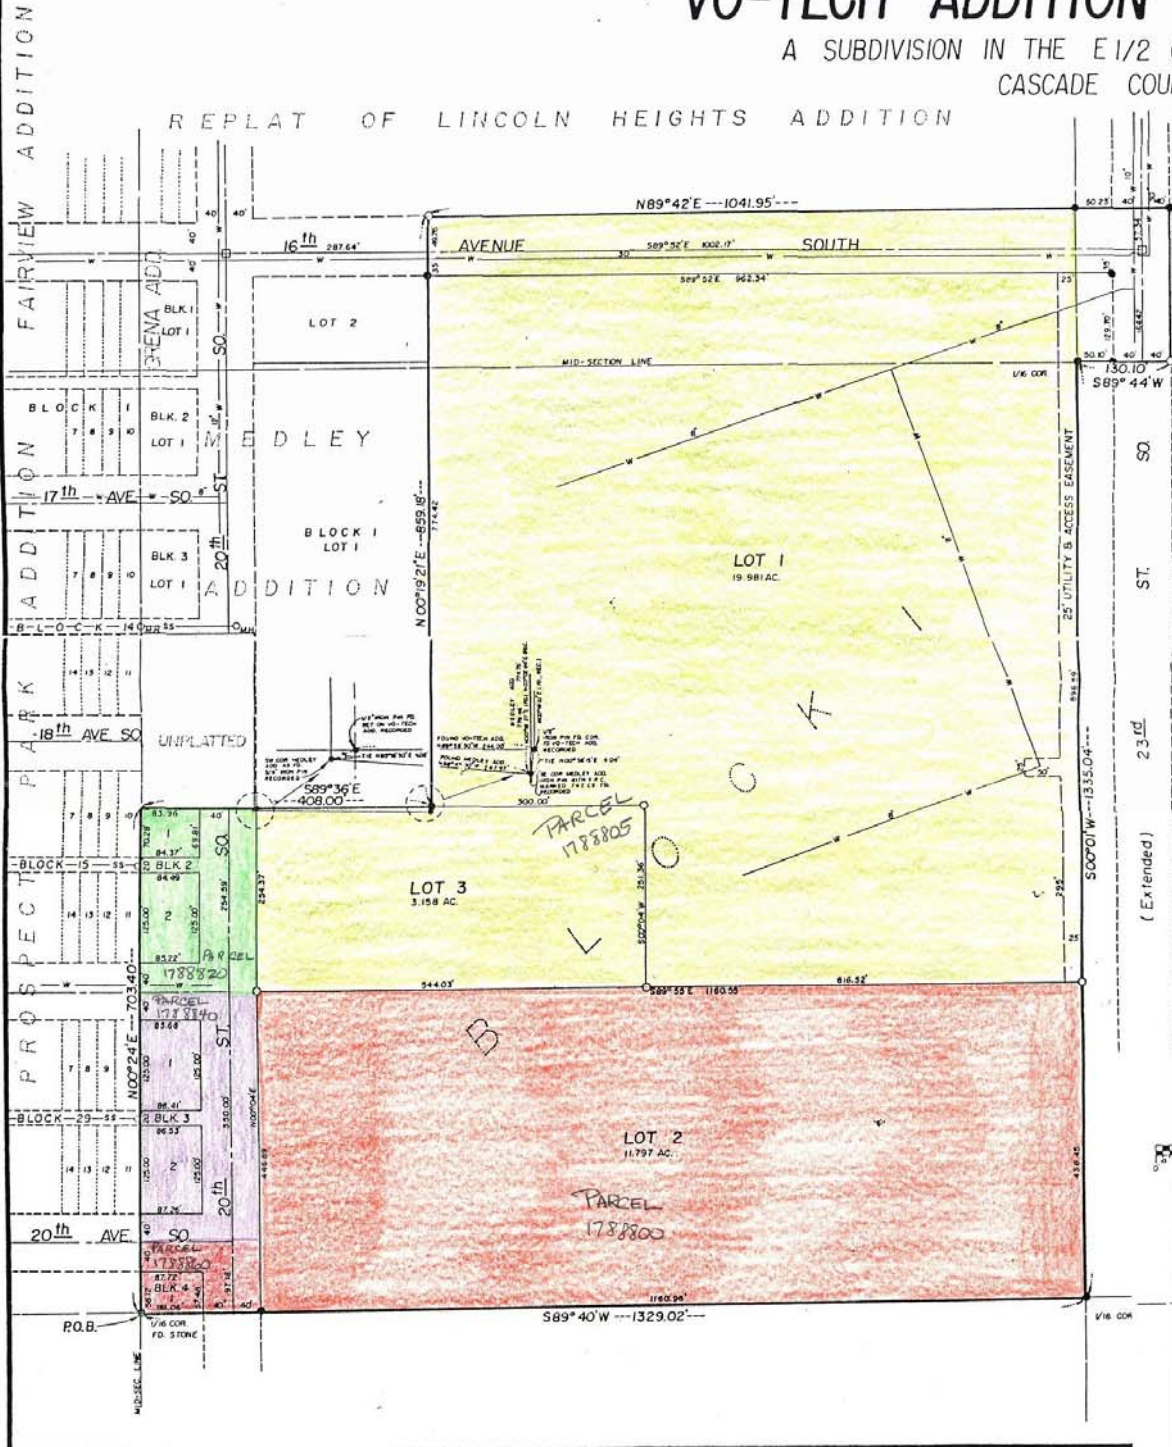

# VO-TECH ADDITION

A SUBDIVISION IN THE E 1/2 (CASCADE COUNTY)

REPLAT OF LINCOLN HEIGHTS ADDITION

- STATE OF MONTANA
- PARCEL 1788805
  - PARCEL 1788820
- GREAT FALLS PUBLIC SCHOOL DISTRICT
- PARCEL 1788800
  - PARCEL 1788840
  - PARCEL 1788860