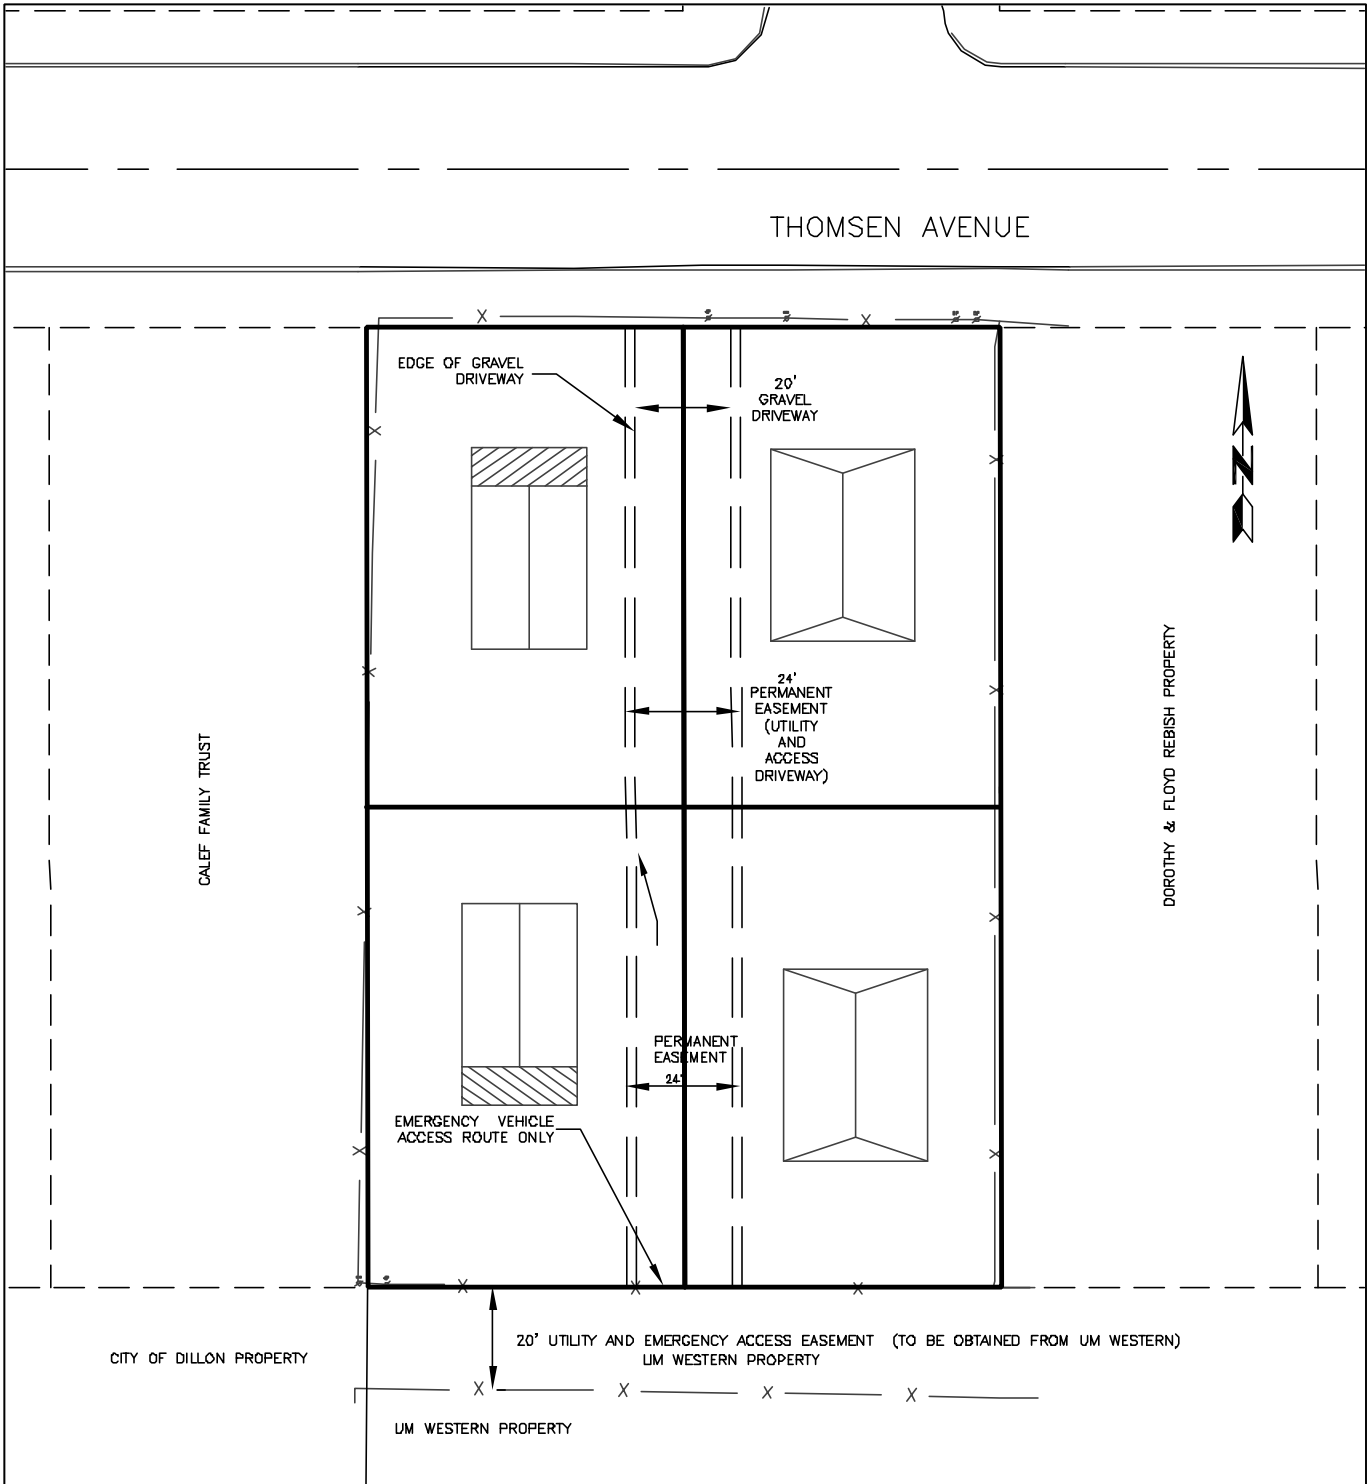

EXHIBIT "A"

THOMSEN AVENUE MINOR SUBDIVISION

PROPOSED LOT & EASEMENT LAYOUT

OCTOBER 10, 2005